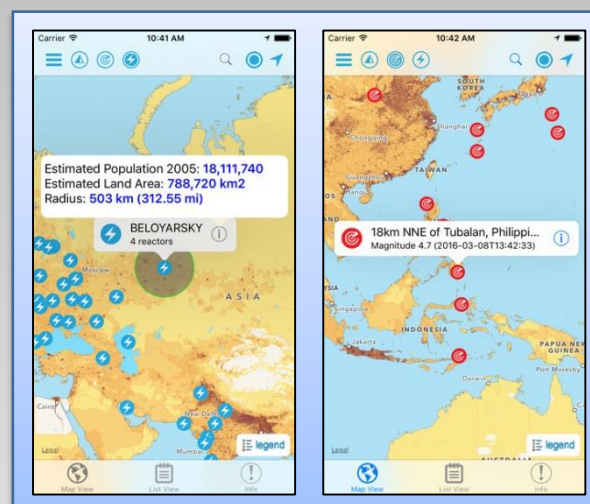

SEDAC is operated by Columbia University, New York

National Aeronautics and
Space Administration

NASA's Socioeconomic Data and Applications Center (SEDAC)

Human Interactions, Land Use, Environmental Sustainability, Geospatial Data

NASA's Socioeconomic Data and Applications Center, is one of NASA's Earth Observing System Data and Information System (EOSDIS) Distributed Active Archive Centers (DAACs). SEDAC is operated by the Center for International Earth Science Information Network (CIESIN), a unit of the Earth Institute at Columbia University at the Lamont campus in Palisades, NY. SEDAC focuses on human-environment interactions, with the specific mission to develop and operate applications that support the integration of socioeconomic and Earth science data and to serve as an "Information Gateway" between the Earth and social sciences.

Key services and tools include:

- Population estimation service
- SEDAC Hazards Mapper and HazPop mobile app (at right)
- Map gallery and online mapping and query tools

The Hazards and Population Mapper (HazPop) is a free iOS app that enables users to easily display natural hazards in relationship to population and infrastructure. Hazards data include the location of active fires (based on MODIS active fire data); earthquake alerts; and air pollution data (based on MODIS aerosol optical depth). To download the app, visit <http://apple.co/1W2IGJi>