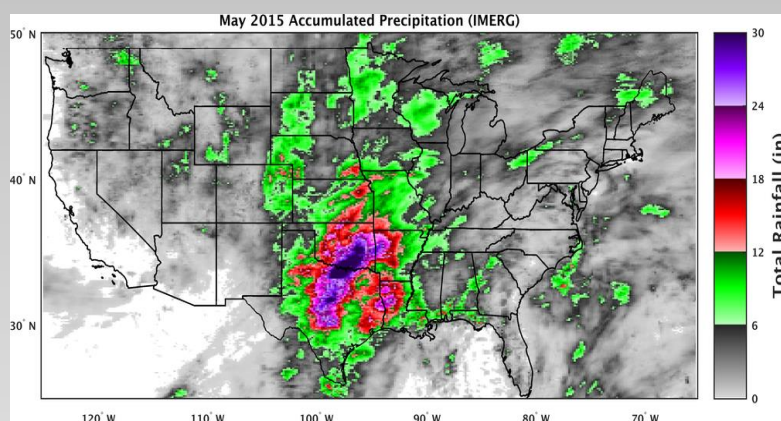

Accumulated precipitation over the continental United States, May 2015. Precipitation was particularly heavy in central Oklahoma and north central Texas. This image was created using *Integrated Multi-Satellite Retrievals for GPM (IMERG)* data.